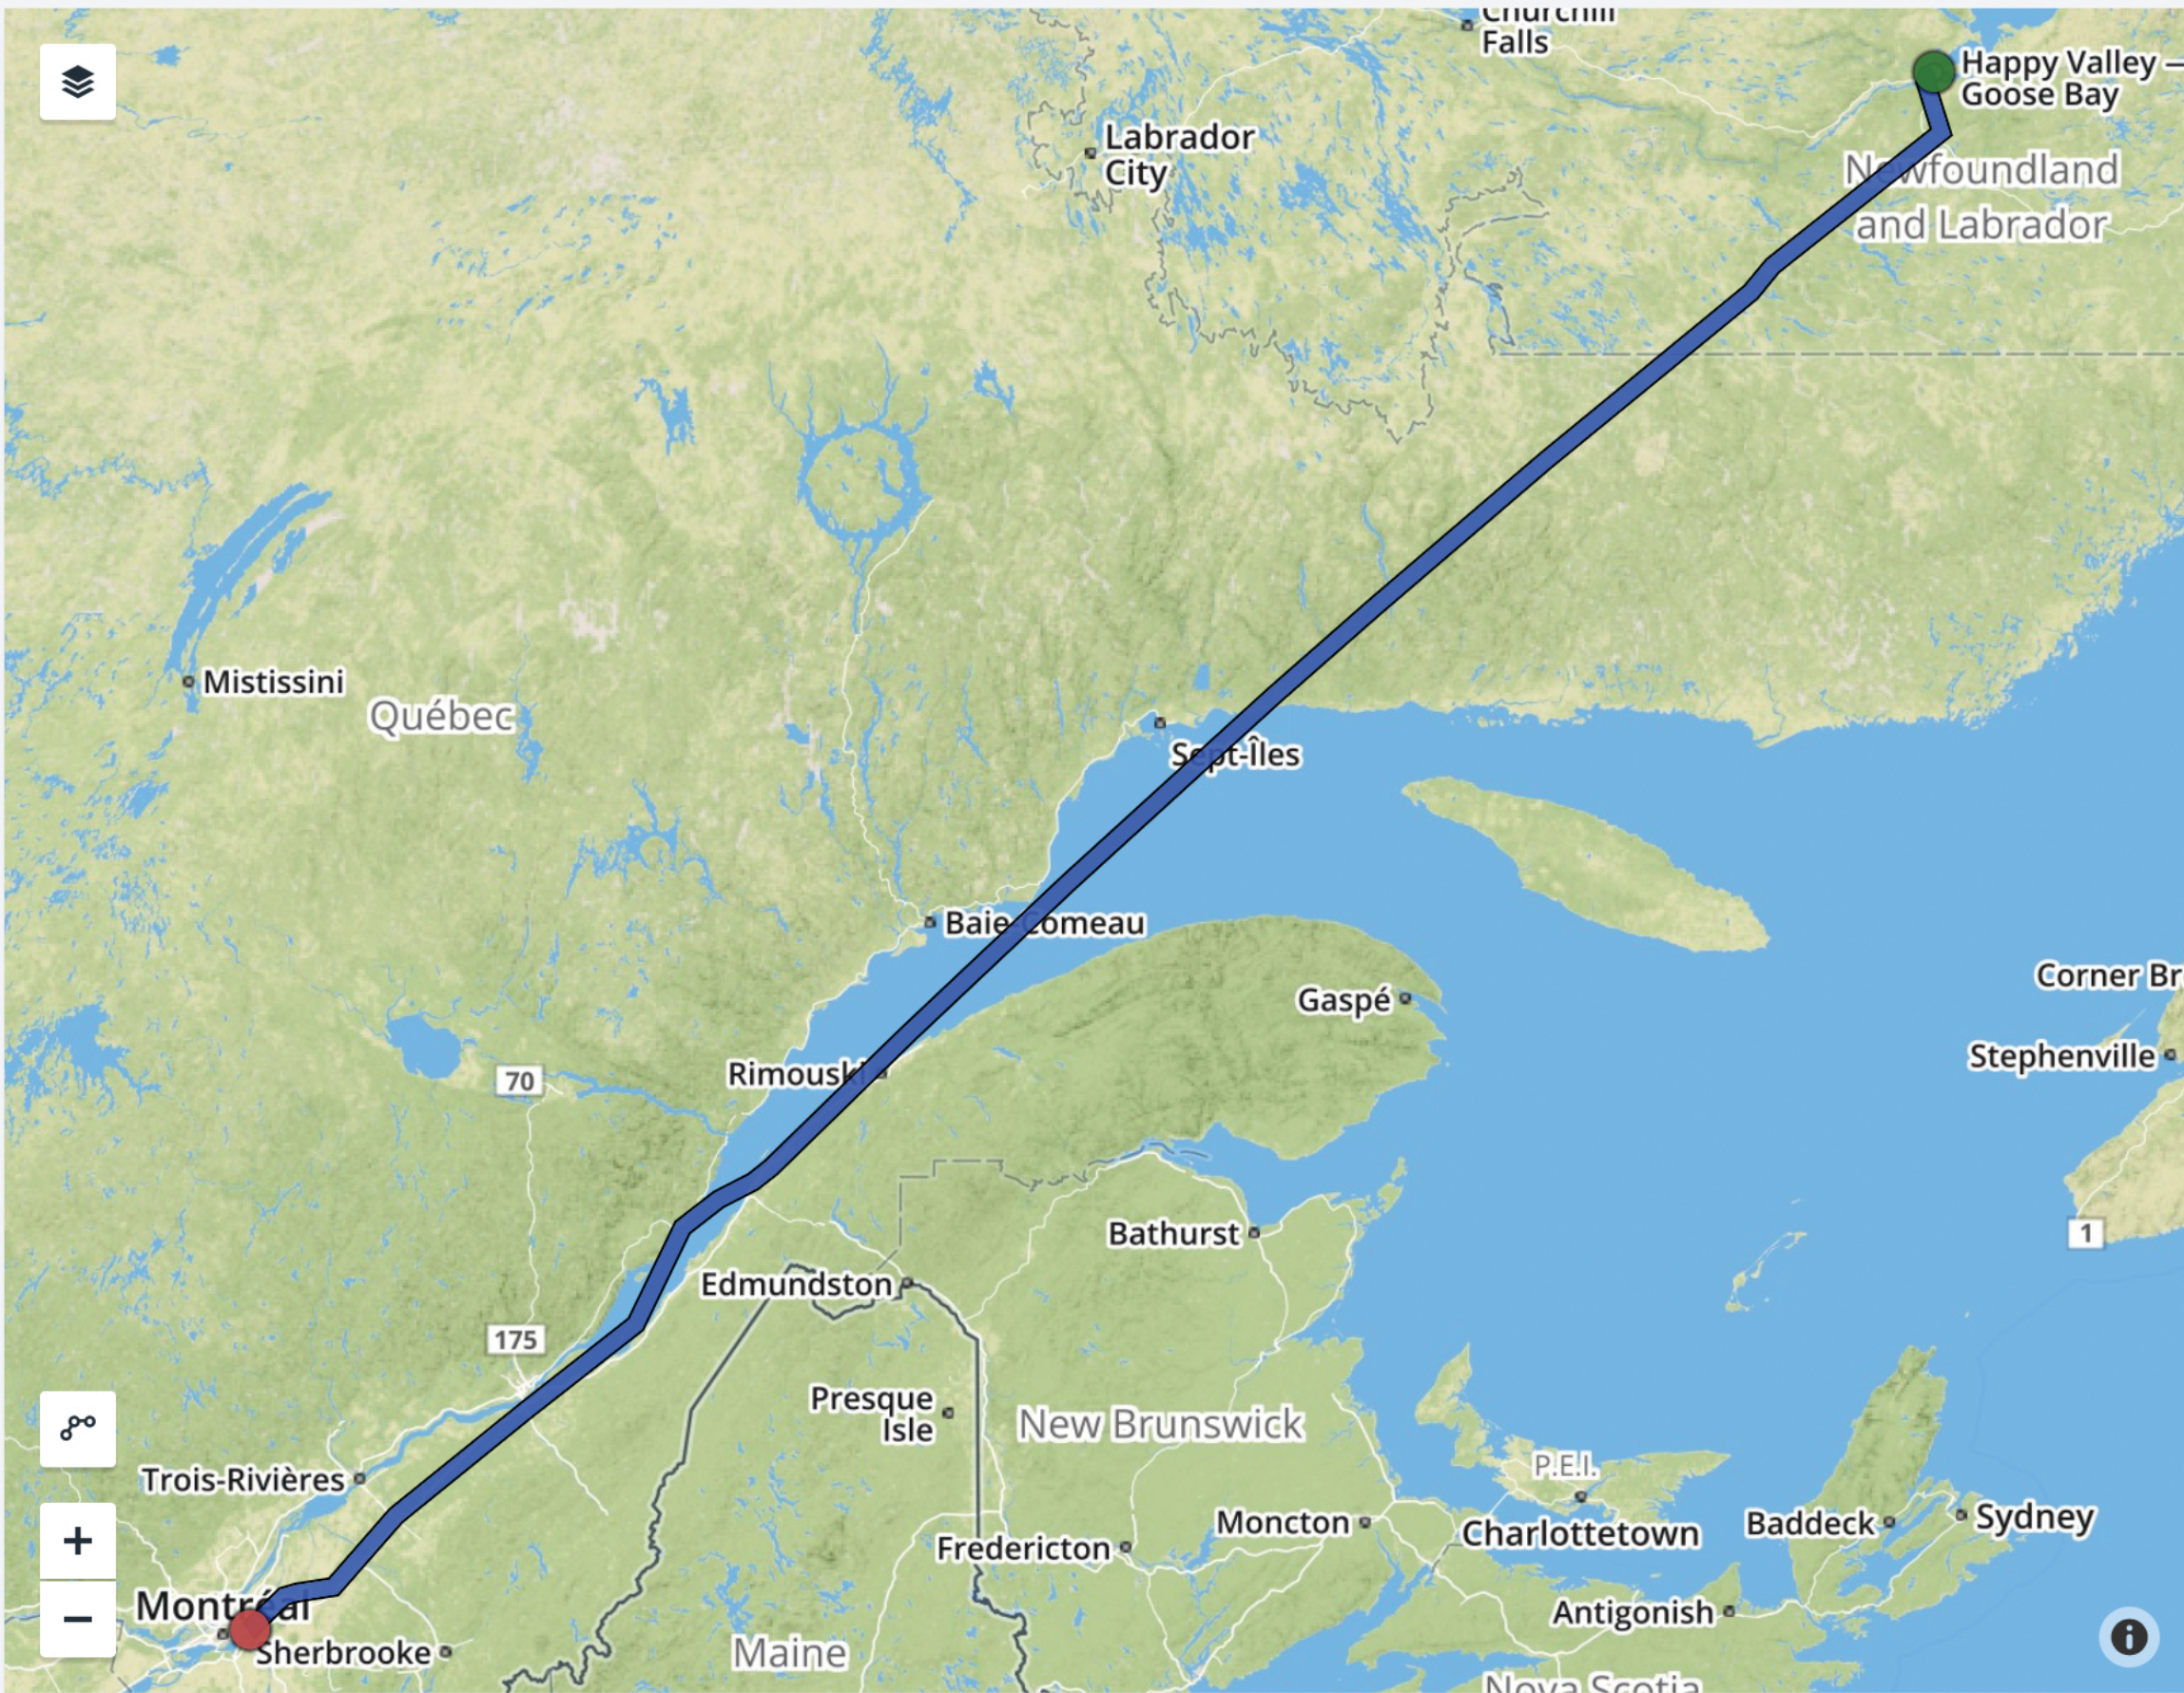

NOTES

Notes	N/A
-------	------------

SUMMARY

Track Log Name	BIRK - BGBW	Tail Number	DIBIS
Date	Jul 17, 2018 09:31 UTC	End	BGBW
Start	BIRK	Recorded On	iPad von Wolfgang
Pilot Name	Wolfgang	Imported From	iOS
GPS Source	iOS	UUID	AD118743-3BA3-4ECD-9EE3-B6EA3E7CF81C

NOTES

Notes	N/A
-------	------------

SUMMARY

Track Log Name	CYYR - CYHU	Tail Number	N/A
Date	Jul 18, 2018 17:45 UTC	End	CYHU
Start	CYYR	Recorded On	iPad von Wolfgang
Pilot Name	N/A	Imported From	iOS
GPS Source	iOS	UUID	2915C866-90B3-4295-8863-DEEA3DD07591