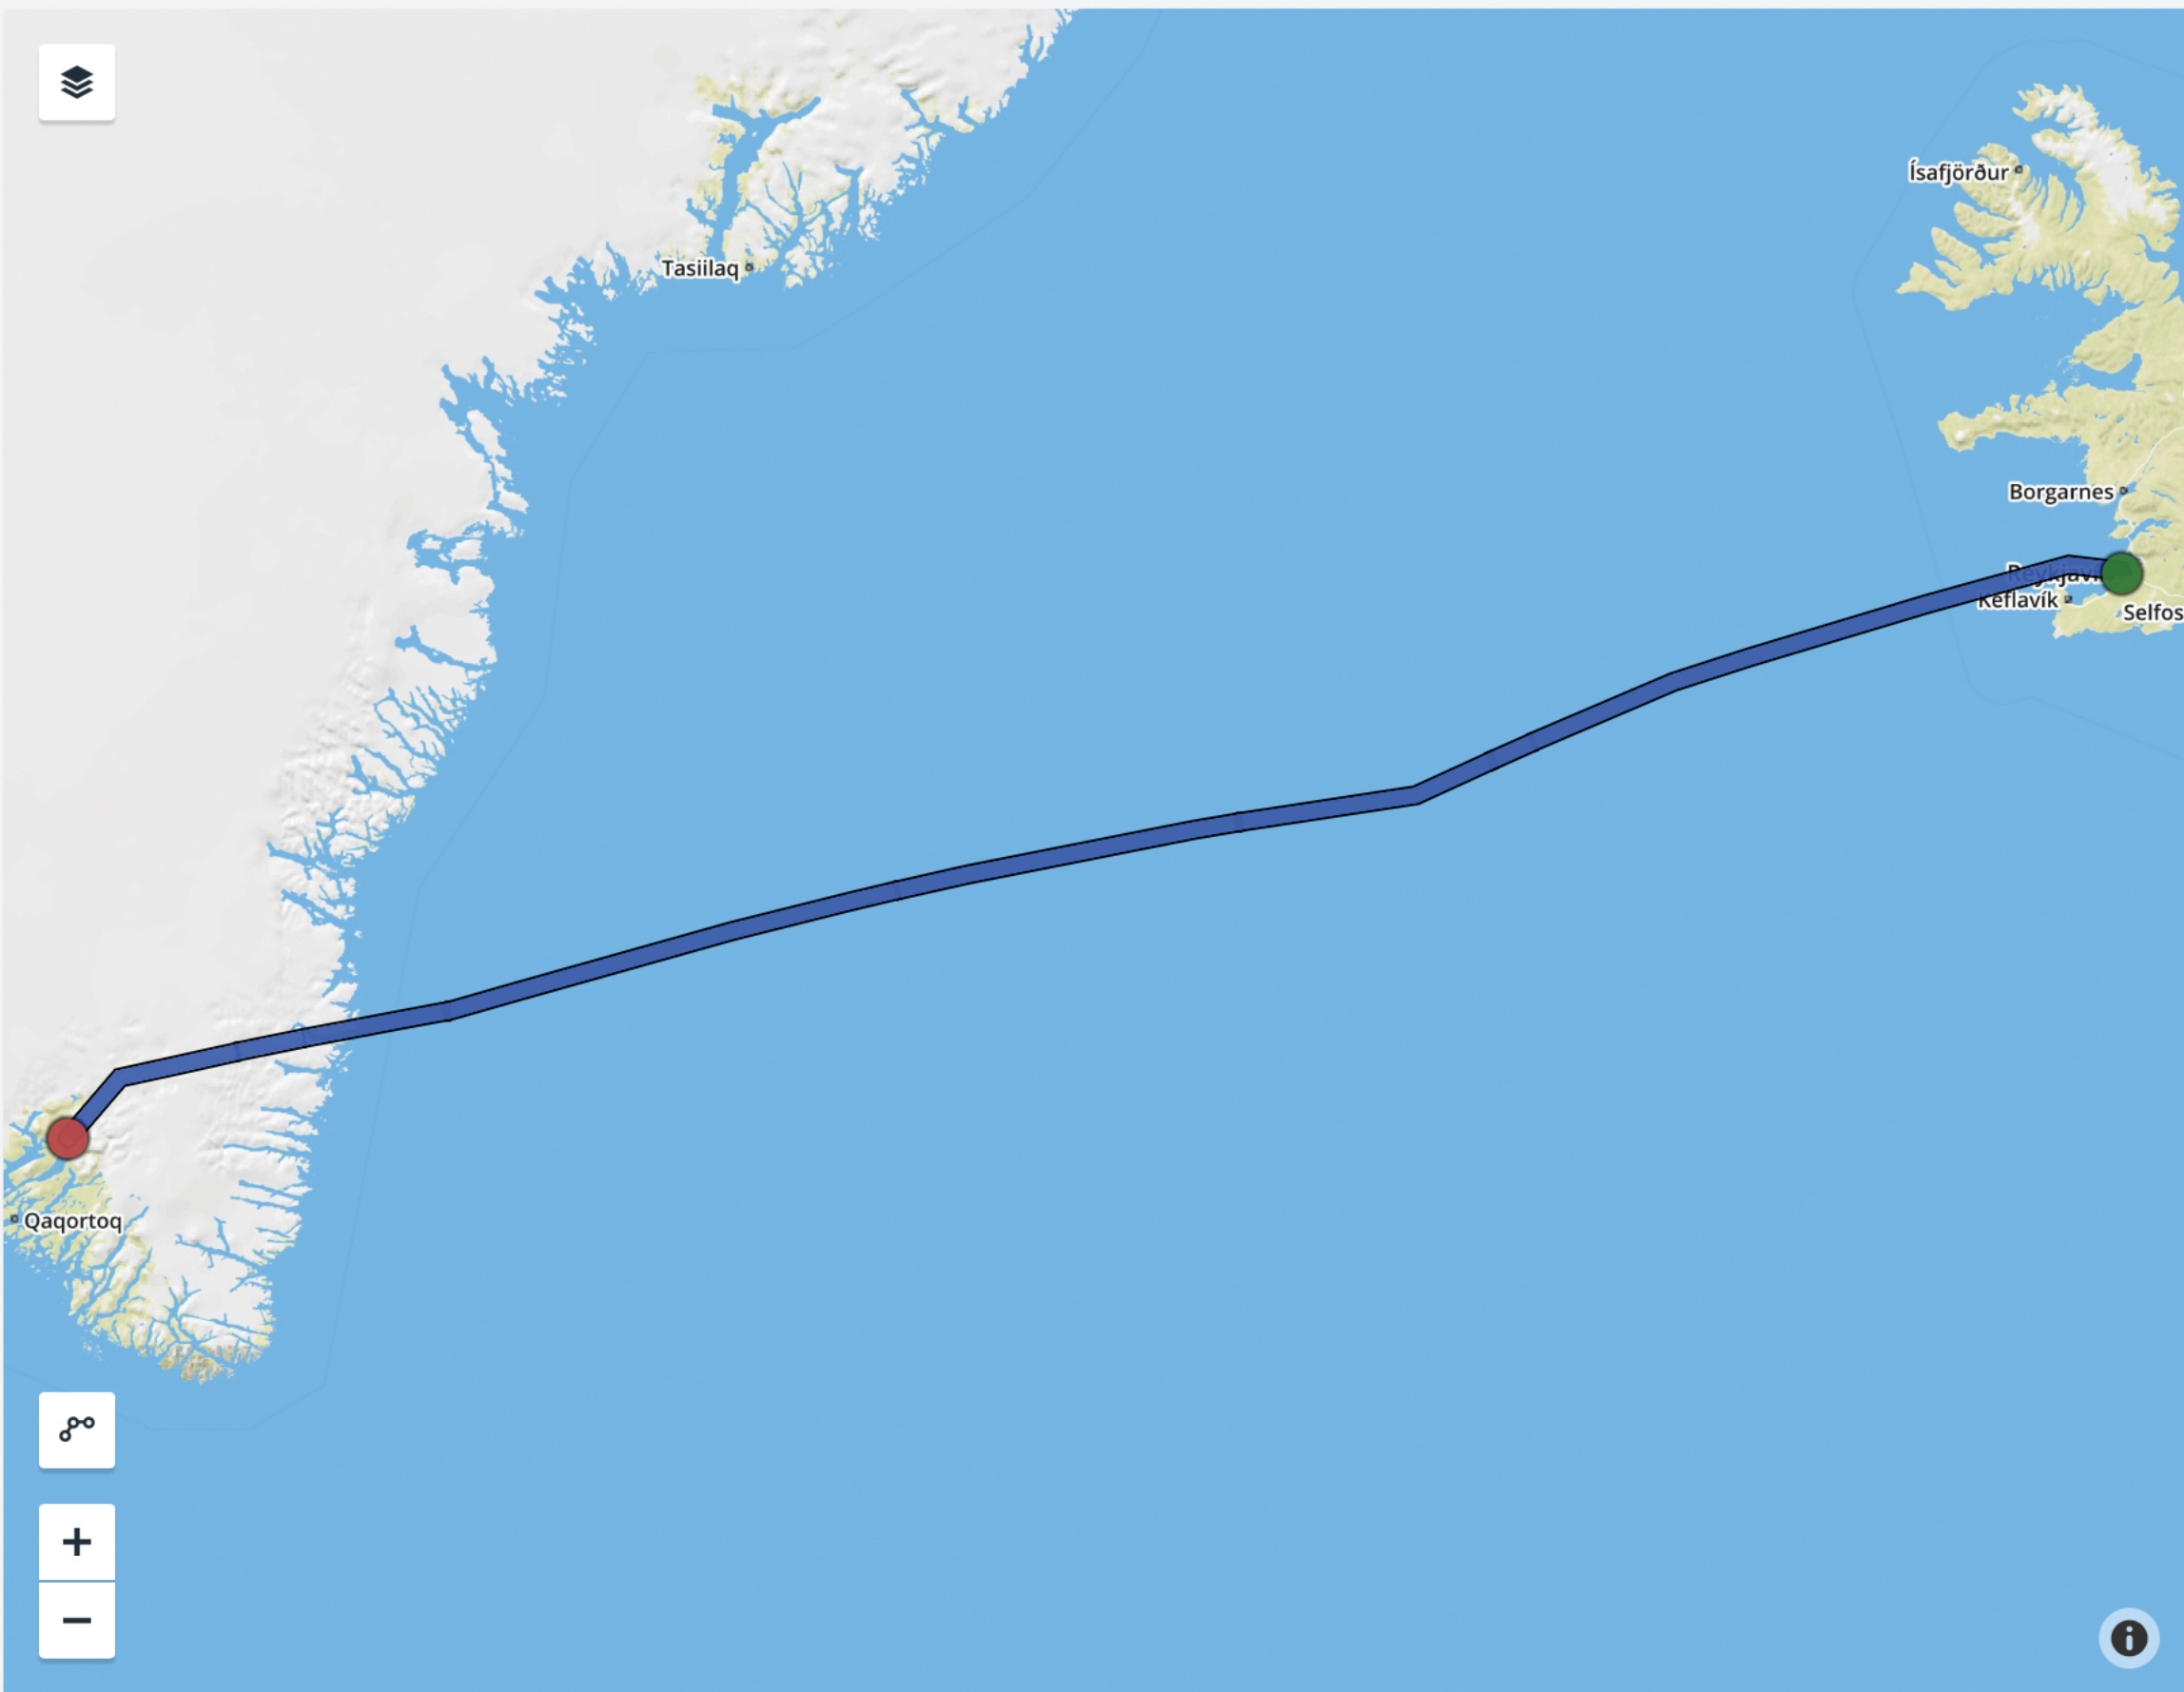

NOTES

Notes **N/A**

SUMMARY

Track Log Name	EGPC - BIRK	Tail Number	N/A
Date	Jul 15, 2018 12:04 UTC	End	BIRK
Start	EGPC	Recorded On	iPad von Wolfgang
Pilot Name	N/A	Imported From	iOS
GPS Source	ADL140	UUID	A5B85D9F-684F-46AF-8F6C-A141495F78A7

NOTES

Notes	N/A
-------	------------

SUMMARY

Track Log Name	BIRK - BGBW	Tail Number	DIBIS
Date	Jul 17, 2018 09:31 UTC	End	BGBW
Start	BIRK	Recorded On	iPad von Wolfgang
Pilot Name	Wolfgang	Imported From	iOS
GPS Source	iOS	UUID	AD118743-3BA3-4ECD-9EE3-B6EA3E7CF81C