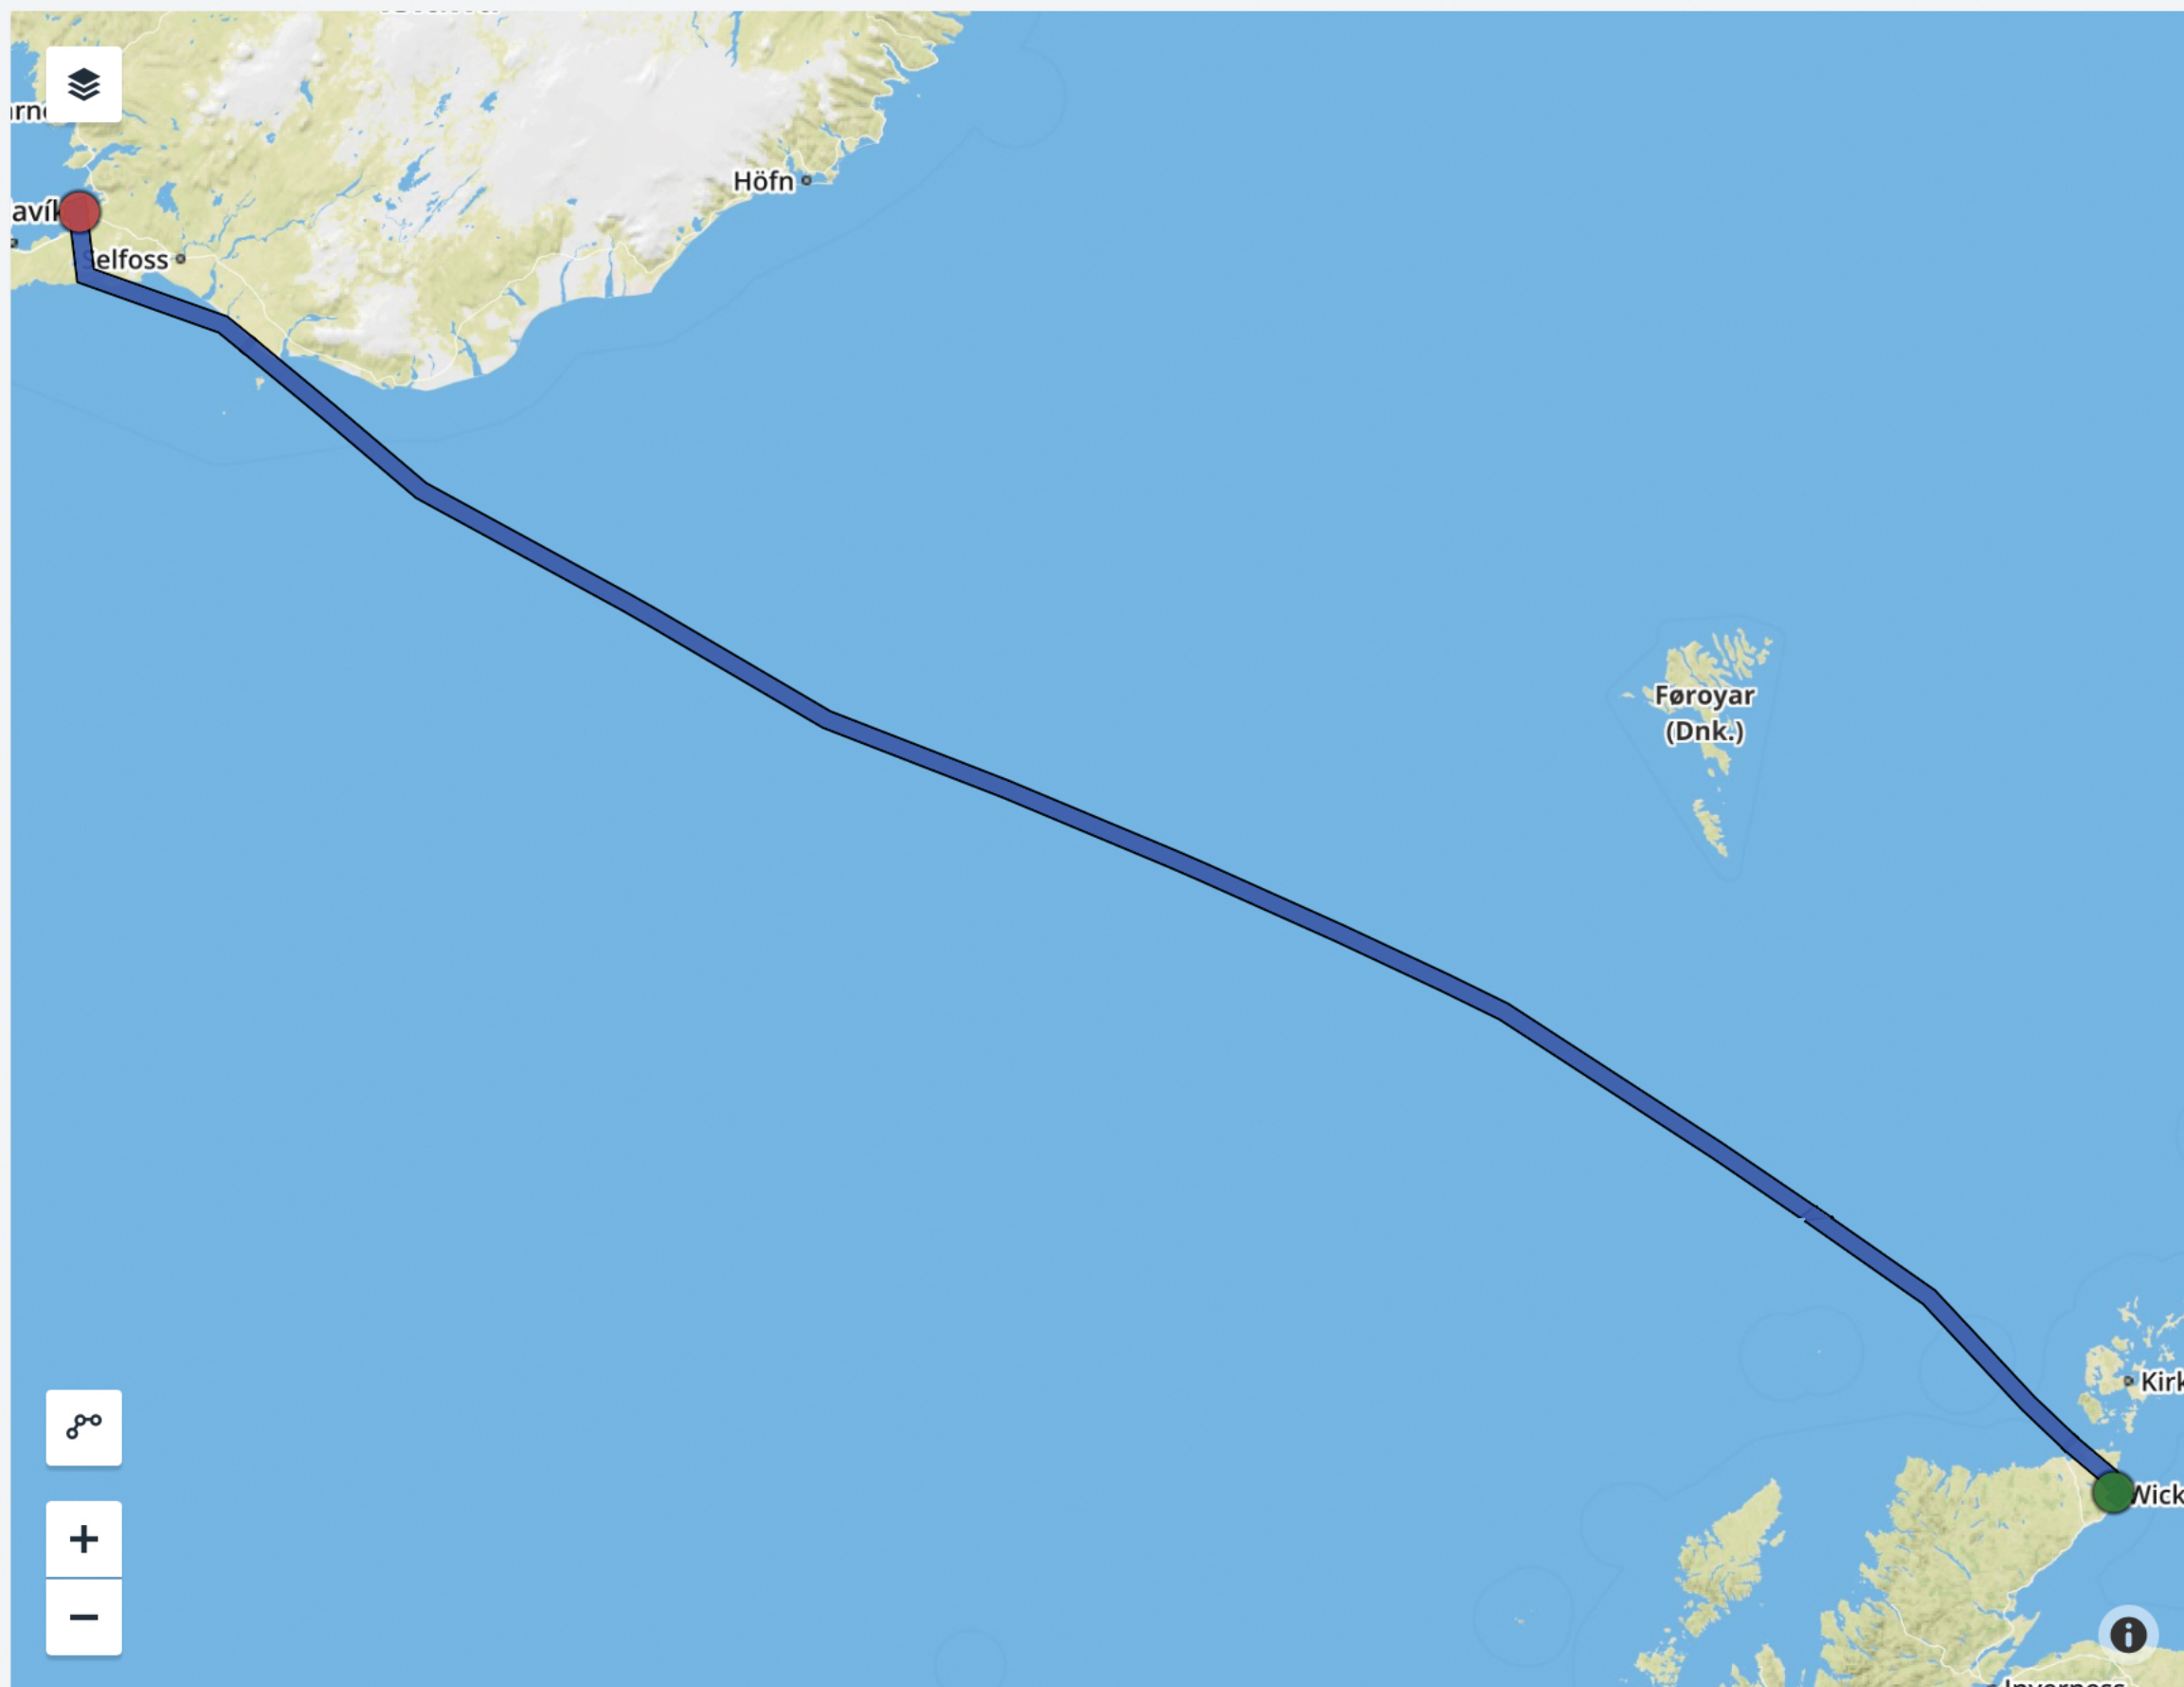

SUMMARY

Track Log Name	EDAZ - EGPC	Tail Number	N/A
Date	Jul 15, 2018 06:05 UTC	End	EGPC
Start	EDAZ	Recorded On	iPad von Wolfgang
Pilot Name	N/A	Imported From	iOS
GPS Source	iOS	UUID	B3308902-0EE9-4666-9DEA-8F20B8FF1368

METRICS

Total Distance	713 nm	Average Speed	153 kts
Total Time	5h01m		

ACCURACY

Maximum Vertical Error	32m	Maximum Horizontal Error	65m
Minimum Vertical Error	3m	Minimum Horizontal Error	5m
Average Vertical Error	3m	Average Horizontal Error	5m

NOTES

Notes **N/A**

SUMMARY

Track Log Name	EGPC - BIRK	Tail Number	N/A
Date	Jul 15, 2018 12:04 UTC	End	BIRK
Start	EGPC	Recorded On	iPad von Wolfgang
Pilot Name	N/A	Imported From	iOS
GPS Source	ADL140	UUID	A5B85D9F-684F-46AF-8F6C-A141495F78A7

NOTES

Notes	N/A
-------	------------

SUMMARY

Track Log Name	BIRK - BGBW	Tail Number	DIBIS
Date	Jul 17, 2018 09:31 UTC	End	BGBW
Start	BIRK	Recorded On	iPad von Wolfgang
Pilot Name	Wolfgang	Imported From	iOS
GPS Source	iOS	UUID	AD118743-3BA3-4ECD-9EE3-B6EA3E7CF81C